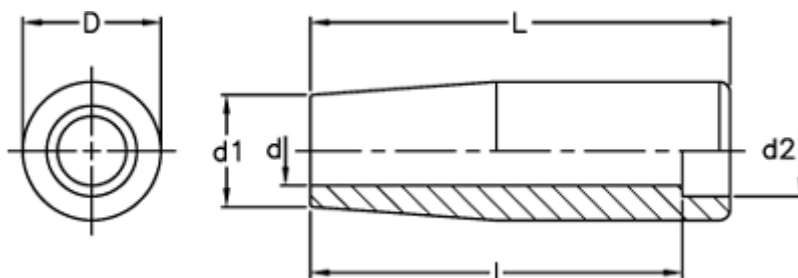

# Data Sheet

Article number: 2304022401

Description: E+G Revolving handle  
I.281/50

## Measures

---

d = 10

D = 21

d1 = 17

d2 = 14

l = 43

L = 50